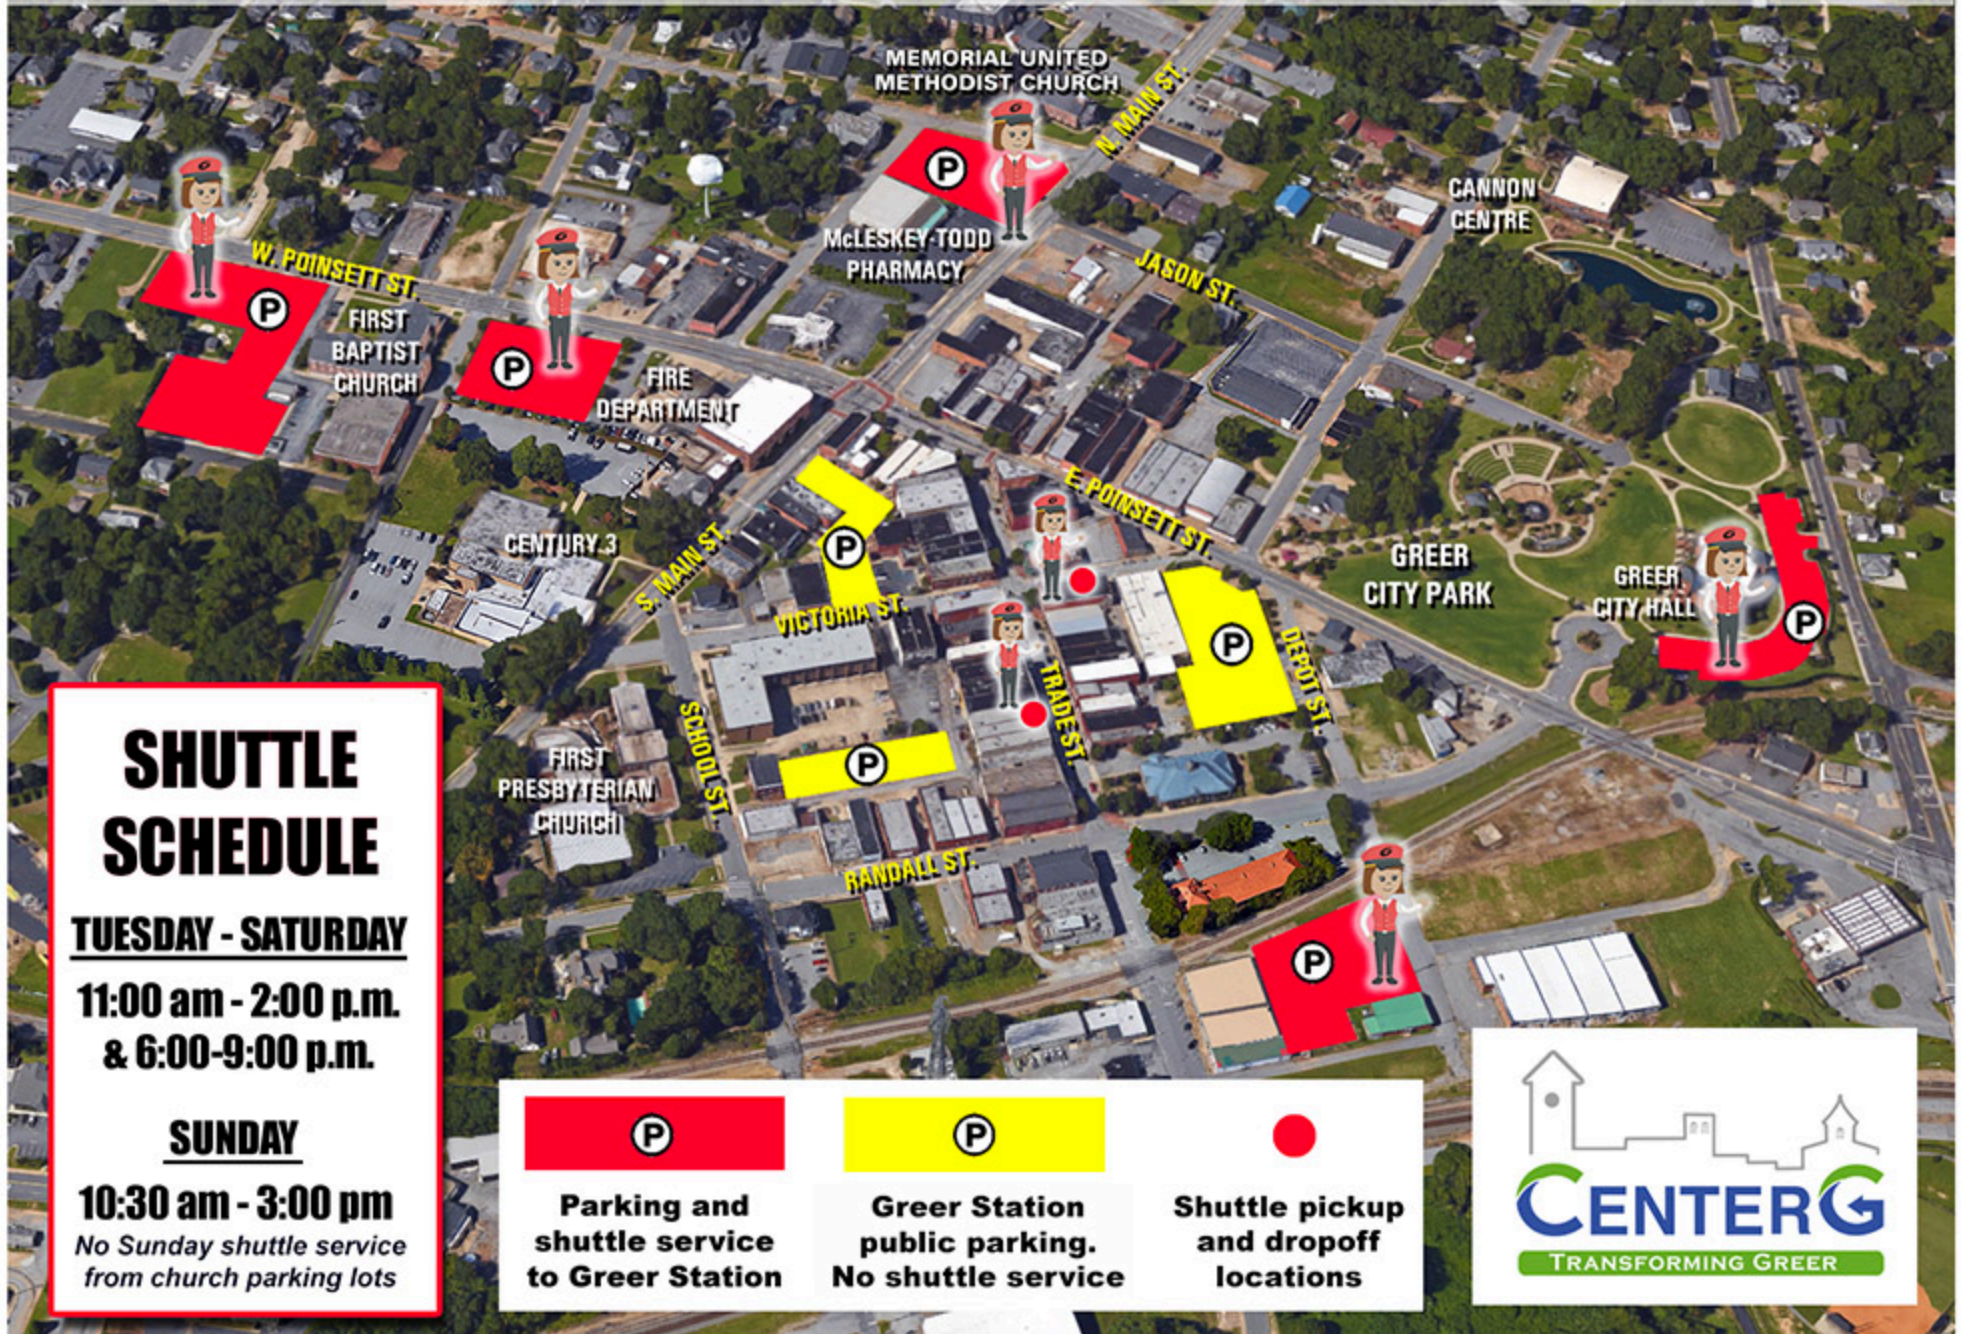

Parking/Pick Up for Greer Station Shuttle

SHUTTLE SCHEDULE

TUESDAY - SATURDAY

**11:00 am - 2:00 p.m.
& 6:00-9:00 p.m.**

SUNDAY

10:30 am - 3:00 pm
*No Sunday shuttle service
from church parking lots*

**Parking and
shuttle service
to Greer Station**

**Greer Station
public parking.
No shuttle service**

**Shuttle pickup
and dropoff
locations**