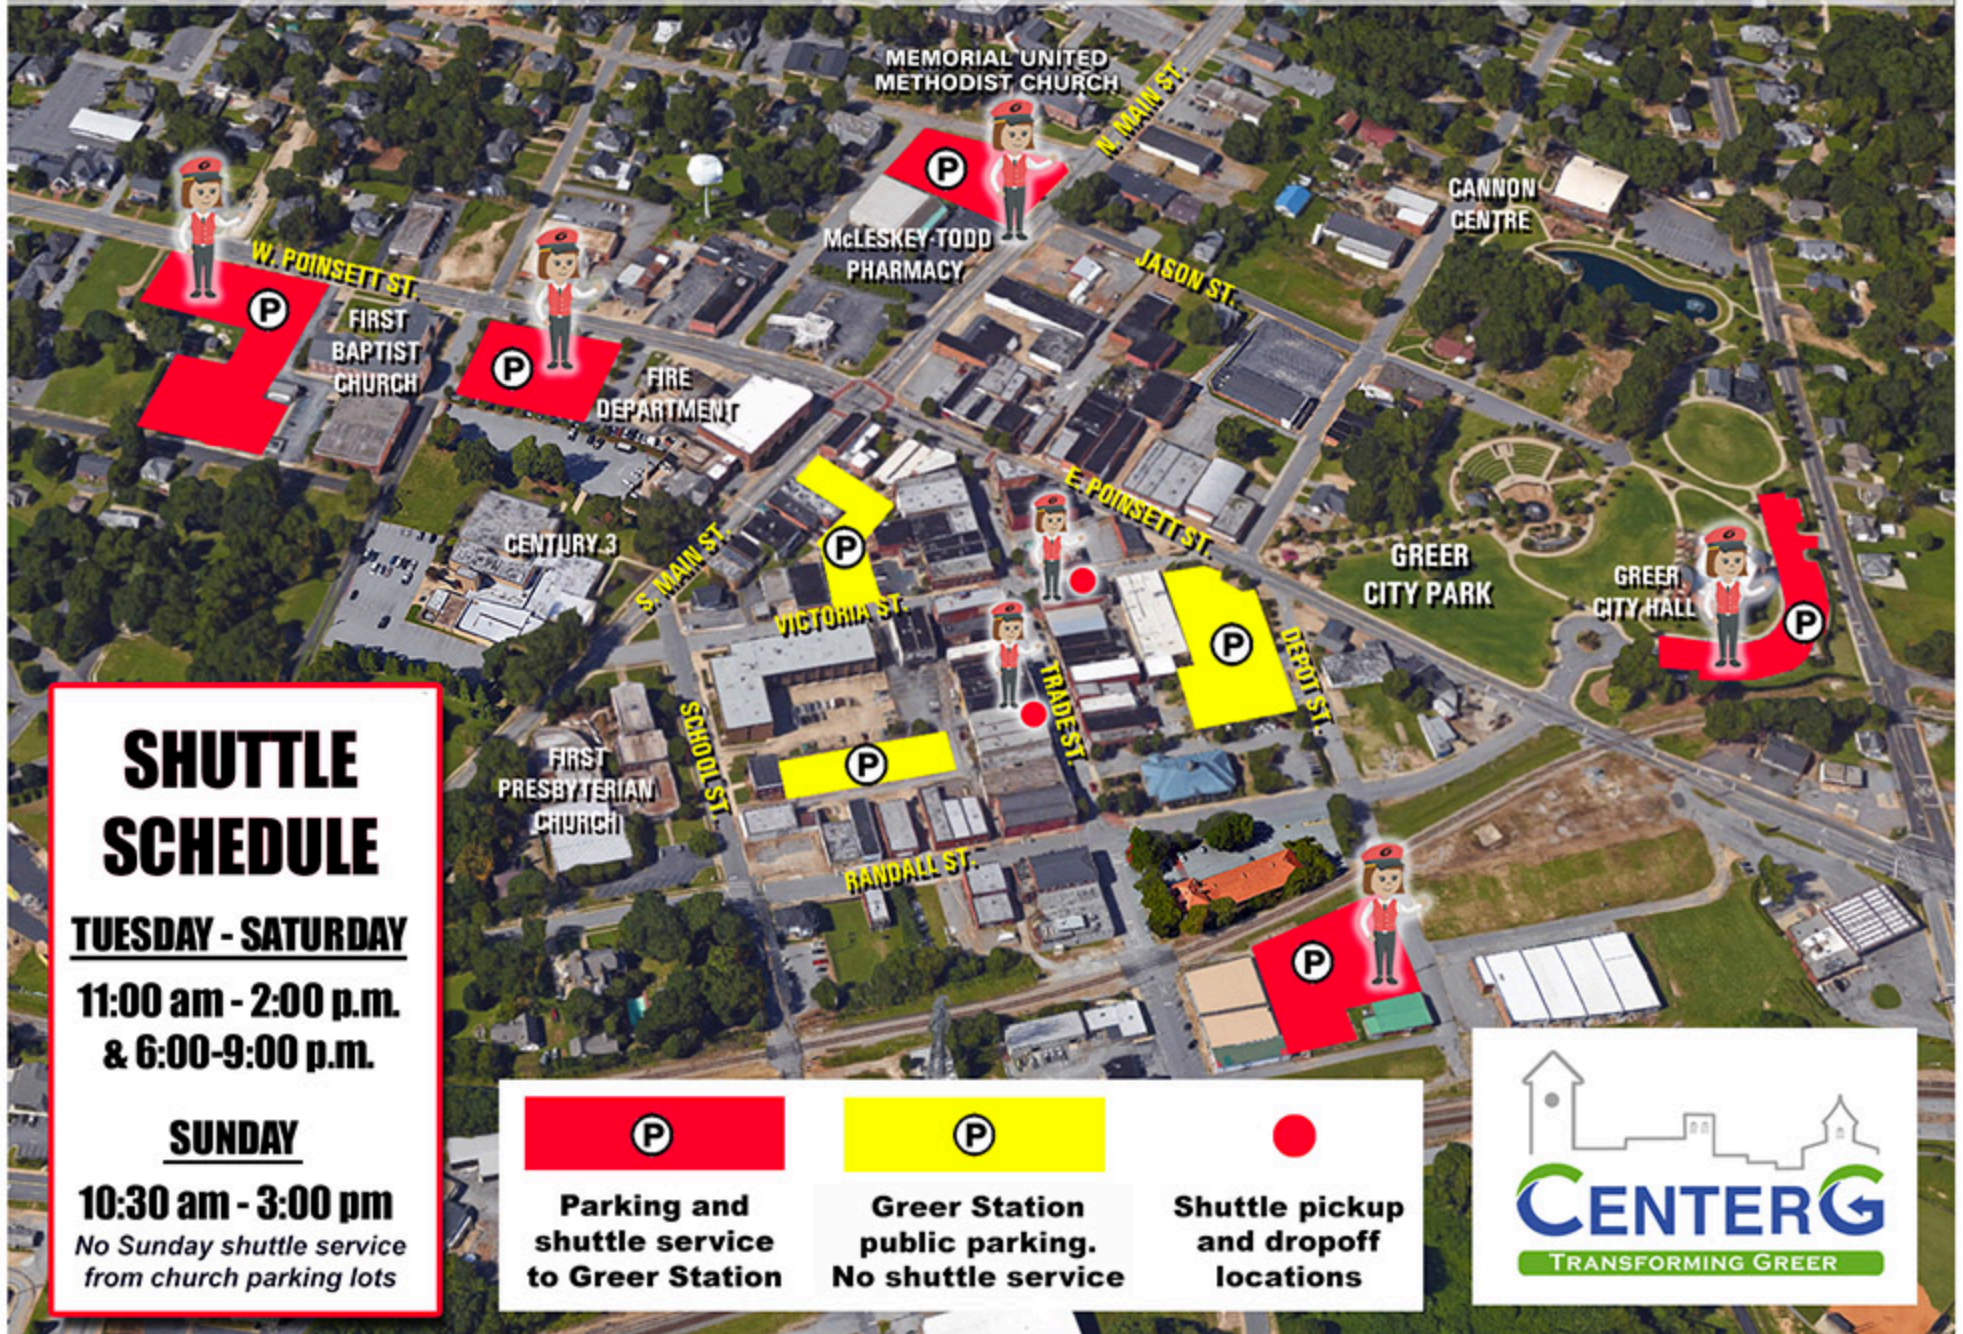

# Parking/Pick Up for Greer Station Shuttle

## SHUTTLE SCHEDULE

**TUESDAY - SATURDAY**

**11:00 am - 2:00 p.m.  
& 6:00-9:00 p.m.**

**SUNDAY**

**10:30 am - 3:00 pm**  
*No Sunday shuttle service  
from church parking lots*

**Parking and  
shuttle service  
to Greer Station**

**Greer Station  
public parking.  
No shuttle service**

**Shuttle pickup  
and dropoff  
locations**